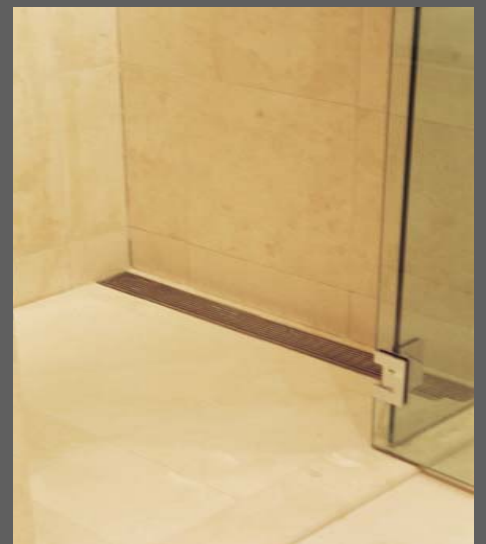

# diamond series

*Seamless technology*

**Product:**

*Heelguard Grating Diamond series Continuous channel and 100mm wide grate system*

**Description:**

*100mm wide Grate and Diamond 100mm Trough spanning the run of the shower base.*

*These showers are situated in Penthouse style Apartments. 400x400mm Tiles have been used in the bathroom areas.*