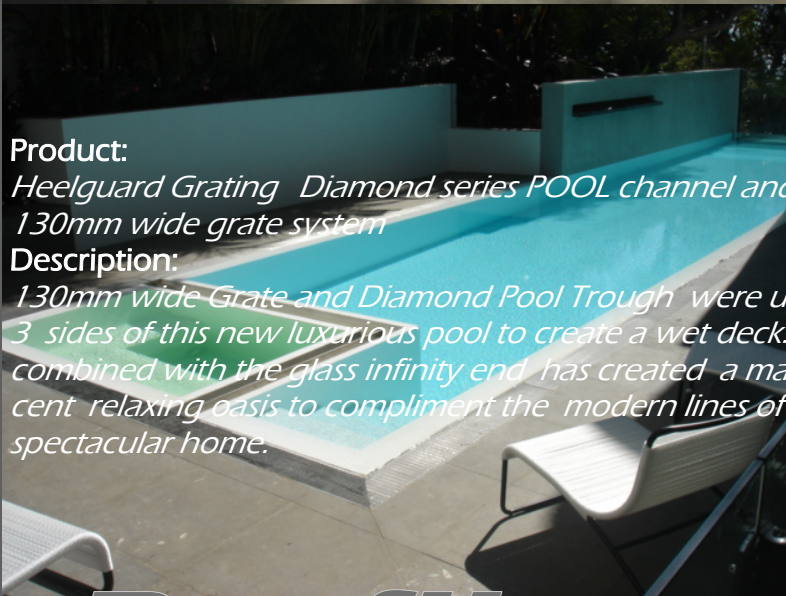

# diamond series

*Seamless technology*

**Product:**  
*Heelguard Grating Diamond series POOL channel and  
130mm wide grate system*

**Description:**  
*130mm wide Grate and Diamond Pool Trough were used on  
3 sides of this new luxurious pool to create a wet deck. This  
combined with the glass infinity end has created a magnifi-  
cent relaxing oasis to compliment the modern lines of this  
spectacular home.*